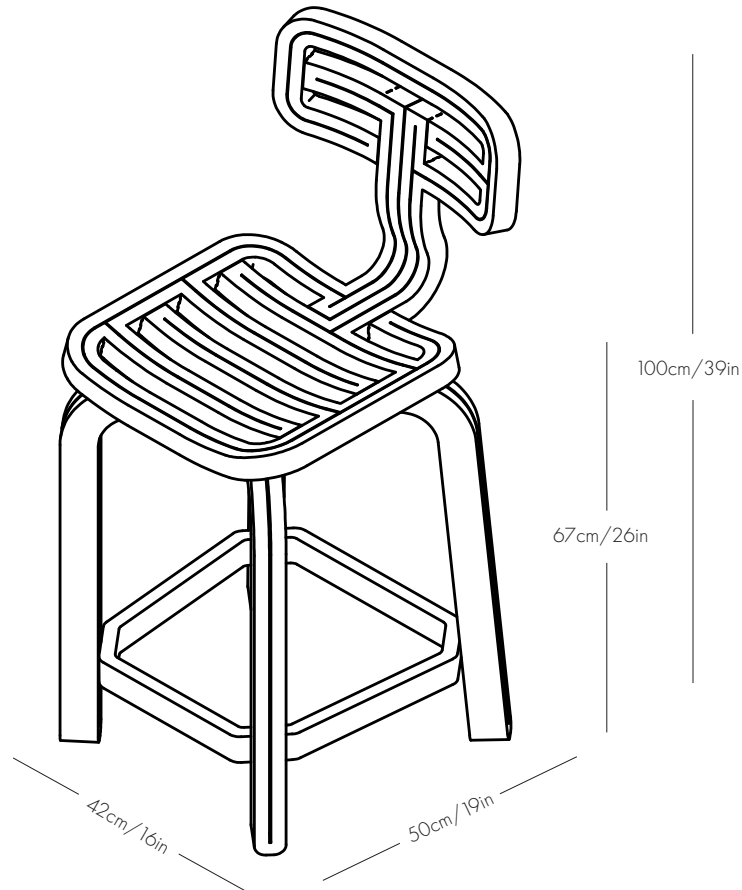

Chubby Counterstool

Specsheet

Dimensions

L 42cm/16in
W 50cm/19in
H 100cm/39in
Seat height 67cm/26in

Weight

12kg / 26lb

Materials

Recycled plastic

KO OIJ Chubby Barstool

Specsheet

Dimensions

L 42cm / 16in
W 50cm / 19in
H 109cm / 43in
Seat height 77cm / 30in

Weight

15kg / 33lb

Materials

Recycled plastic,