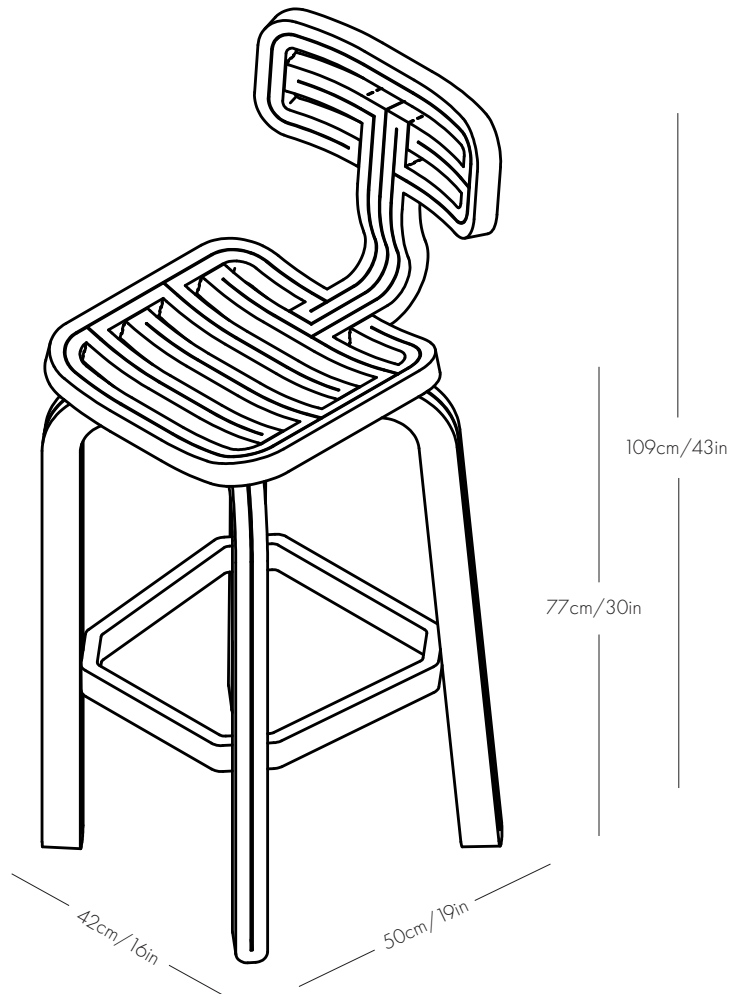

Chubby Counterstool

Specsheet

Dimensions

L 42cm/16in
W 50cm/19in
H 100cm/39in
Seat height 67cm/26in

Weight

12kg / 26lb

Materials

Recycled plastic

KO OIJ Chubby Barstool

Specsheet

Dimensions

L 42cm / 16in
W 50cm / 19in
H 109cm / 43in
Seat height 77cm / 30in

Weight

15kg / 33lb

Materials

Recycled plastic,