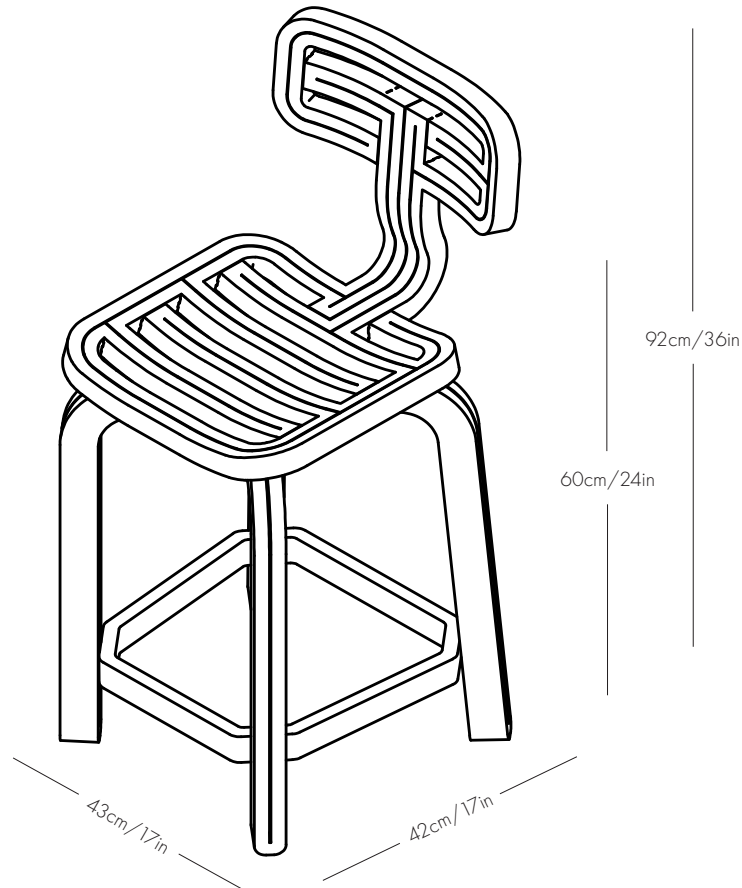

Chubby Counterstool

Specsheet

Dimensions

L 43cm/17in
W 42cm/17in
H 92cm/36in
Seat height 60cm/24in

Weight

12kg /26lb

Materials

Recycled plastic

Chubby Barstool

Specsheet

Dimensions

L 43cm/17in
W 42cm/17in
H 109cm/43in
Seat height 75cm/30in

Weight

15kg /33lb

Materials

Recycled plastic,