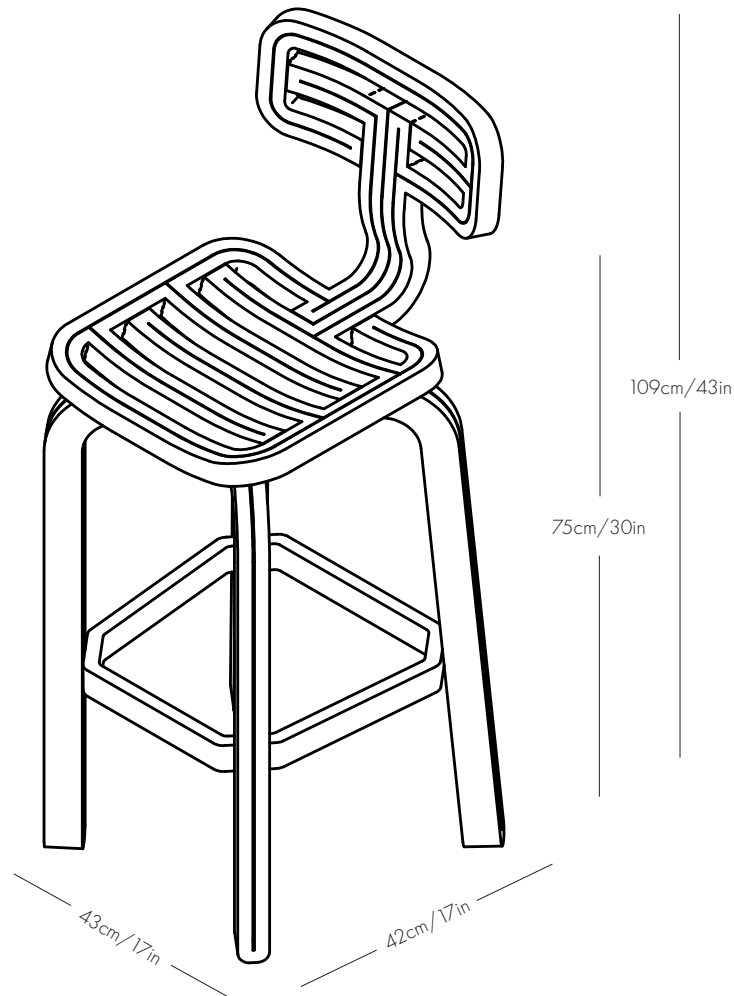

Chubby Counterstool

Specsheet

Dimensions

L 43cm/17in
W 42cm/17in
H 92cm/36in
Seat height 60cm/24in

Weight

12kg /26lb

Materials

Recycled plastic

Chubby Barstool

Specsheet

Dimensions

L 43cm/17in
W 42cm/17in
H 109cm/43in
Seat height 75cm/30in

Weight

15kg /33lb

Materials

Recycled plastic,