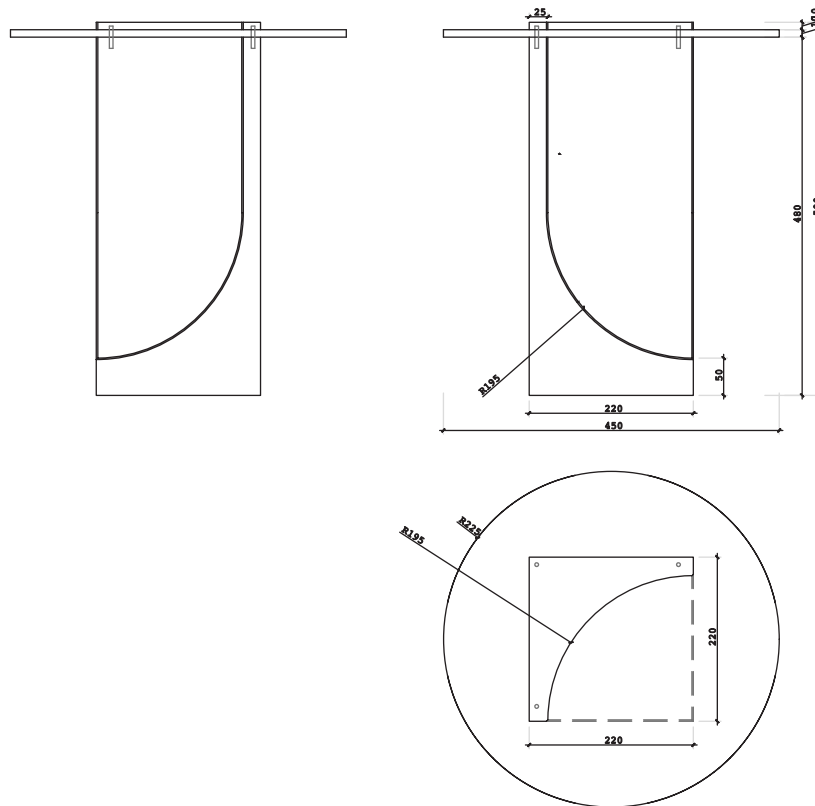

# EDGE SIDE TABLE

FAMILY OF COFFEE TABLES, CONSOLE AND DINING TABLES  
CHARACTERIZED BY AN ARCHITECTURAL AND SCULPTURAL  
BASE, COMBINED WITH A GLASS TOP.

# EDGE SIDE TABLE

Ø 50CM | 20"  
H 50CM | 20"

## PRODUCT FEATURES

TABLE TOP IN GLASS OR CAST GLASS.  
LEG IN TRAVERTINO.