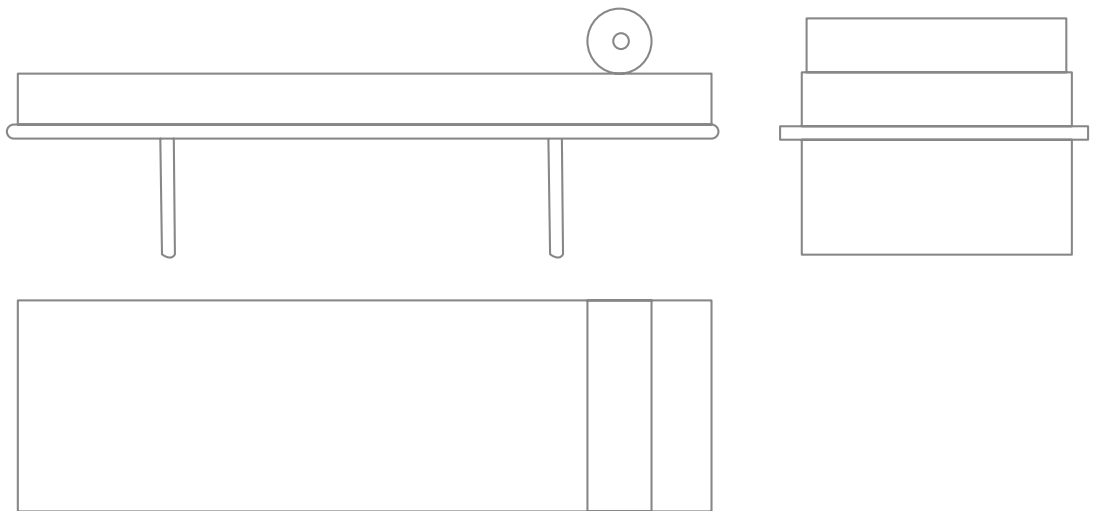

FREDERIC DAYBED

A CENTER TABLE WITH SPECIAL LIGHT REFLECTIONS THAT ENHANCE THE EXCLUSIVE QUALITY OF THE LEATHER COVERING STRUCTURE. THE ROUND EDGES TABLE TOP COMES IN MARBLE, DISPLAYING AN UNCONVENTIONAL ELEGANCE.

W 190 CM | 74,8"

D 90 CM | 35,4"

H 50CM | 20"

PRODUCT FEATURES

STRUCTURE IN SOLID OAK WOOD.

UPHOLSTERED IN GENUINE SEQUOIA 4003 LEATHER

PRODUCT OPTIONS

UPHOLSTERY: