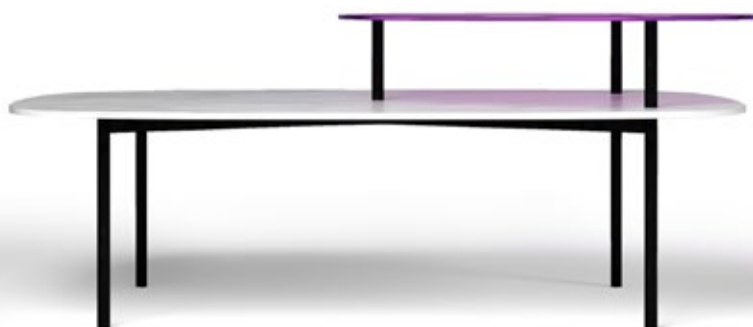

**LINDA**  
SIDE TABLE

# LINDA SIDE TABLE

W 118 CM | 46,4"

D 80CM | 31,5"

H 49 CM | 19,3"

## PRODUCT FEATURES

TABLE TOP IN SMOKED GLASS AND NERO MARQUINA MARBLE.

LEGS IN BLACK LACQUERED METAL.