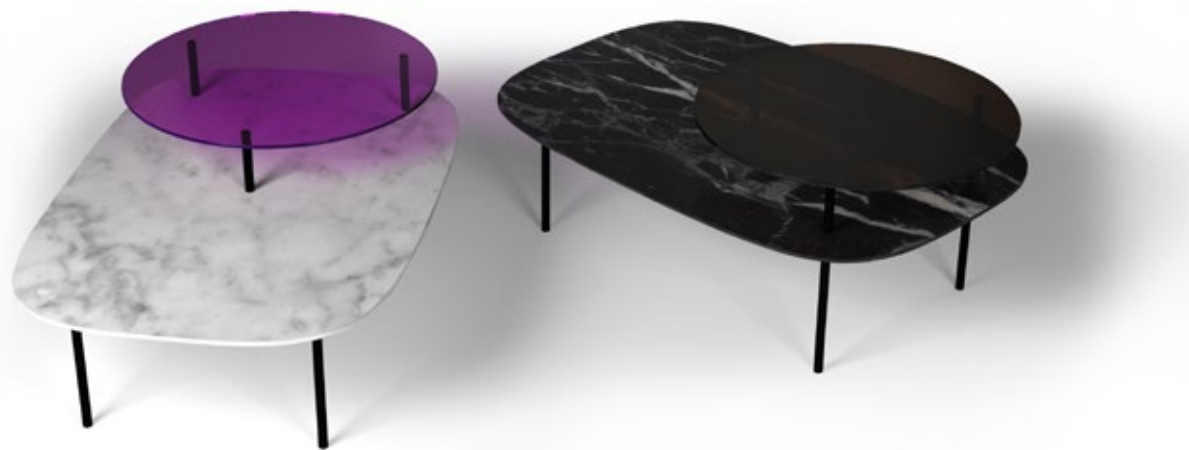

**LINDA**  
SIDE TABLE

# LINDA SIDE TABLE

W 118 CM | 46,4"

D 80CM | 31,5"

H 49 CM | 19,3"

## PRODUCT FEATURES

TABLE TOP IN SMOKED GLASS AND NERO MARQUINA MARBLE.

LEGS IN BLACK LACQUERED METAL.