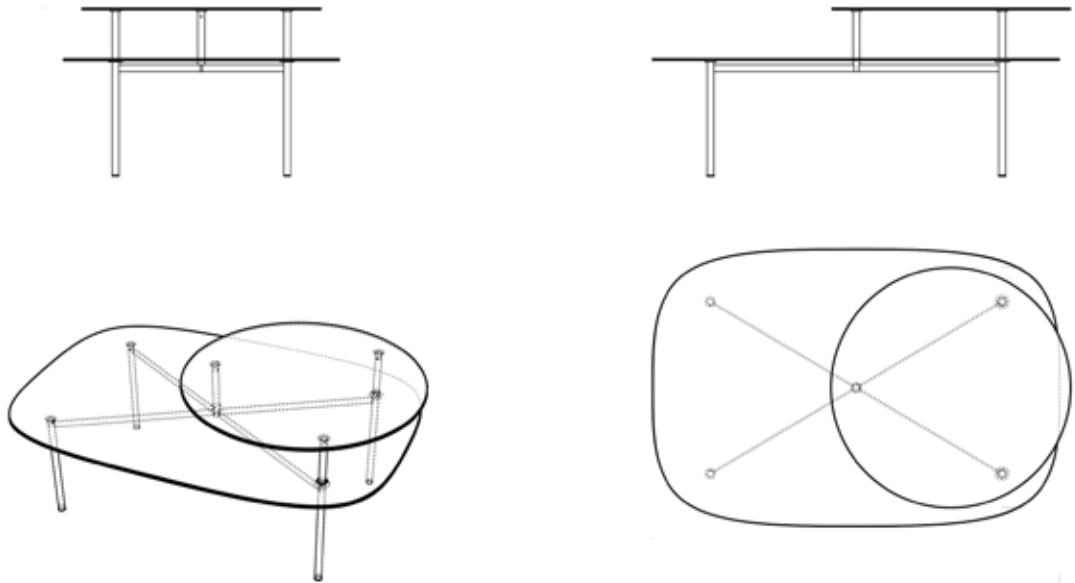

**LINDA**  
SIDE TABLE

# LINDA SIDE TABLE

W 118 CM | 46,4"

D 80CM | 31,5"

H 49 CM | 19,3"

## PRODUCT FEATURES

TABLE TOP IN SMOKED GLASS AND NERO MARQUINA MARBLE.

LEGS IN BLACK LACQUERED METAL.