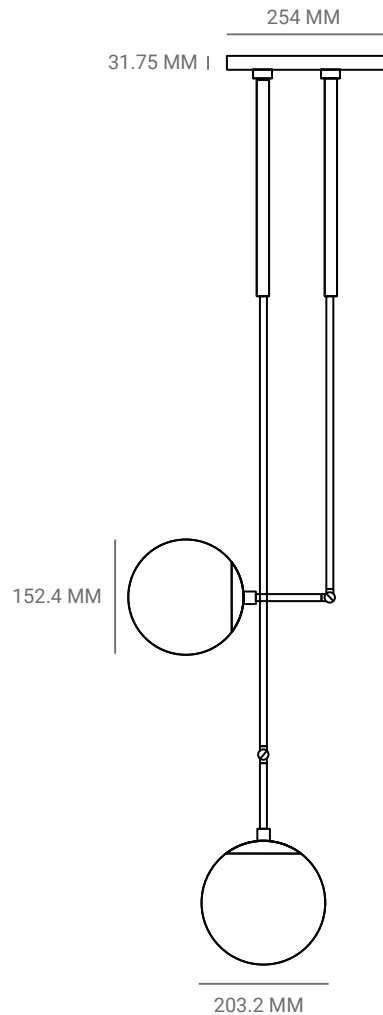

## TANGO TWO CEILING PENDANT

TANGO IS BORN FROM PLAYFUL EXPERIMENTATION WITH VINTAGE LIGHTING COMPONENTS. BURNT, AGED BRASS AND ETCHED GLASS ARE COMBINED TO CREATE LIGHTING FIXTURES THAT FUSE SCULPTURAL FORM WITH HAND-WORN MATERIALS. ARTICULATING ELBOWS AND ETCHED GLASS GLOBES CREATE A SOPHISTICATED ARMATURE THAT EMITS SOFT POOLS OF LIGHT. TANGO SERIES COMPRISES OF PENDANTS, CHANDELIERS, WALL SCONCE AND TABLE LIGHTS.

## CEILING PENDANT

P.CODE:  
PMTG2

DIMENSIONS:  
D: 762.20 MM, SUBJECT TO GLOBE ANGLE  
HEIGHT TO ORDER

WEIGHT:  
5 KGS

LAMPING:  
2 TYPE E27 MEDIUM BASE  
3W - 8W LED, WARM WHITE  
CE CERTIFIED, VOLTAGE 220V - 240V  
DIMMABLE UPON REQUEST

MATERIALS:  
BRASS AND ETCHED GLASS

CUSTOM LENGTHS:  
MINIMUM LENGTH - 635 MM  
INCLUDES UPTO - 1828.8 MM  
ADDITIONAL LENGTH AT 1% PER 25.4 MM

CUSTOM FINISHES:  
1. AGED BRASS WITH AGED BRASS DETAILS  
2. BUFF BRASS WITH BUFF BRASS DETAILS  
3. BURNT BRASS WITH BURNT BRASS DETAILS  
4. BURNT BRASS WITH AGED BRASS DETAILS  
5. RAW BRASS WITH RAW BRASS DETAILS  
6. SILVERED BRASS WITH SILVERED BRASS DETAILS

LEAD TIME:  
8 WEEKS  
FINISHED AND ASSEMBLED BY HAND