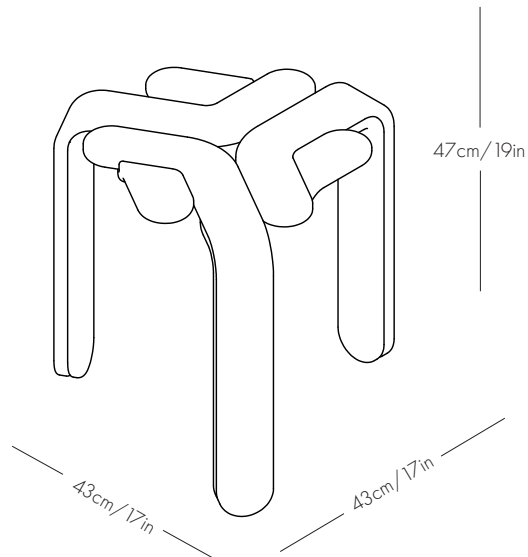

KOOIJ *Stop Stool*

Specsheet

Dimensions

L 43cm/17in
W 43cm/17in
H 47cm/19in

Weight

6kg / 13lb

Materials

Recycled plastic