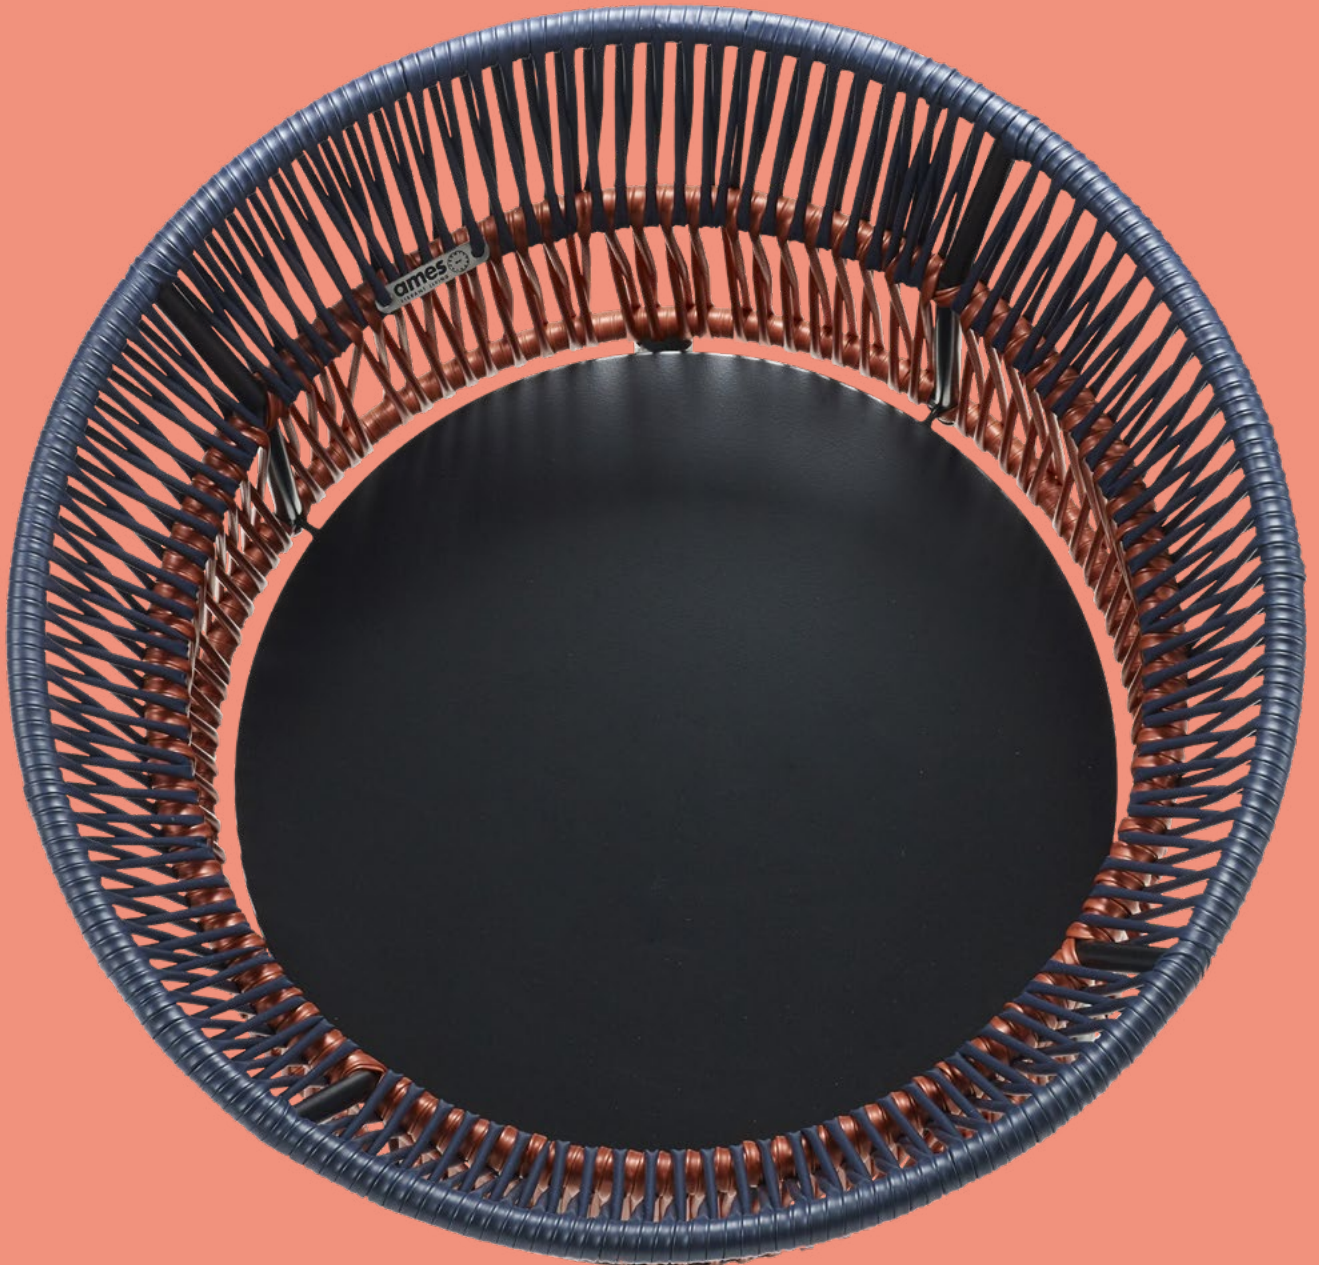

CARIBE CHIC Basket

ames

CARIBE CHIC Basket

Product type

Basket

Materials

Galvanized and powder coated tubular steel, PVC strings made from recycled plastic

Colours