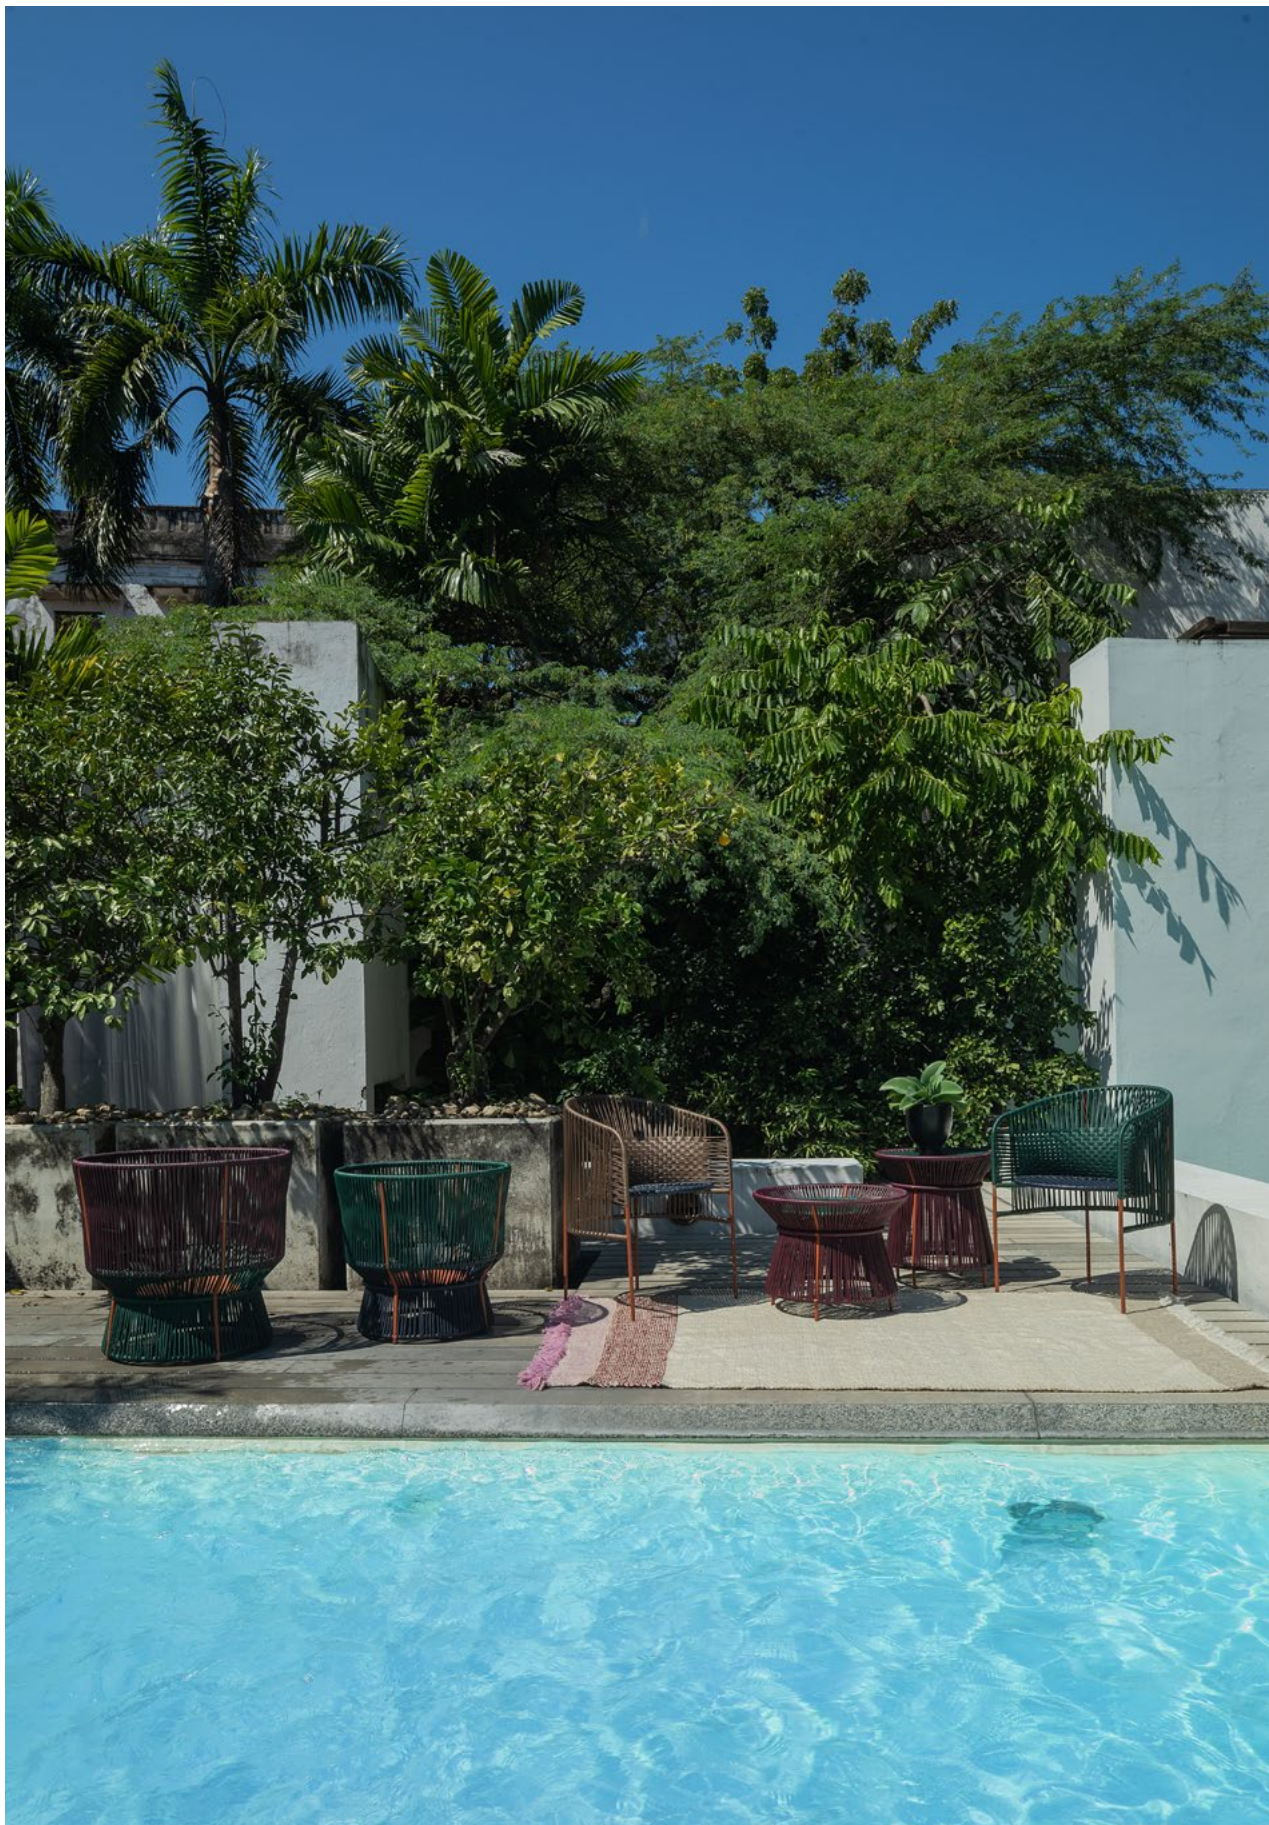

CARIBE CHIC Basket